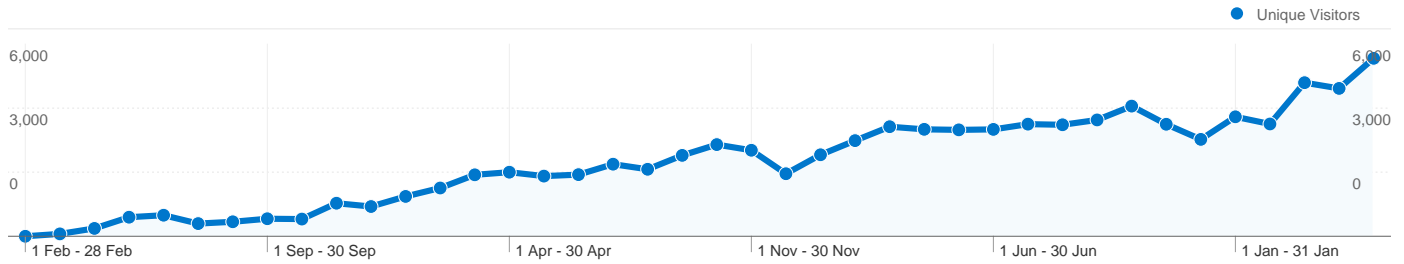

**Site Usage**

**102,824** Visits

**51.39%** Bounce Rate

**311,322** Page Views

**00:02:17** Avg. Time on Site

**3.03** Pages/Visit

**86.69%** % New Visits

**Traffic Sources Overview**

**Content Overview**

Pages	Page Views	% Page Views
/	32,547	10.45%
/manualcomp.php	18,554	5.96%
/ramp.php	17,000	5.46%
/bathroom.php	10,082	3.24%
/adp.php	9,985	3.21%

All traffic sources sent a total of 102,824 visits

## Top Traffic Sources

Sources	Visits	% visits
google (organic)	76,573	74.47%
(direct) ((none))	5,700	5.54%
yahoo (organic)	4,051	3.94%
bing (organic)	3,392	3.30%
msn (organic)	1,906	1.85%

Keywords	Visits	% visits
wheelchair	5,565	6.21%
wheelchair ramps	2,523	2.82%
wheelchairs	2,324	2.59%
wheel chair	1,069	1.19%
wheelchairs canada	869	0.97%

1 - 10 of 174

Pages on this site were viewed a total of 311,322 times

 311,322 Page Views

 211,812 Unique Views

 51.39% Bounce Rate