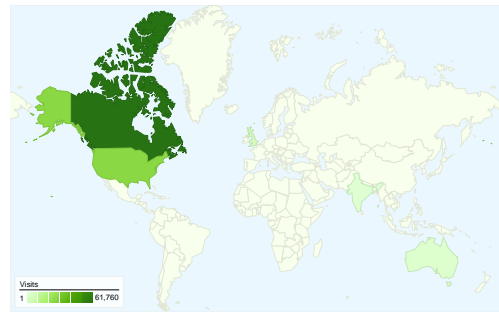

**Site Usage**

**102,824** Visits

**51.39%** Bounce Rate

**311,322** Page Views

**00:02:17** Avg. Time on Site

**3.03** Pages/Visit

**86.69%** % New Visits

**Traffic Sources Overview**

- **Search Engines**  
89,571.00 (87.11%)
- **Referring Sites**  
7,550.00 (7.34%)
- **Direct Traffic**  
5,700.00 (5.54%)
- **Other**  
3 (> 0.00%)

**Map Overlay**

**Visitor Stats by Country**

Country/Territory	Unique Visitors	% visits
Canada	51,539	57.74%
United States	25,292	28.33%
United Kingdom	3,436	3.85%
Australia	1,192	1.34%
India	630	0.71%

1 - 10 of 174

**102,824 visits came from 174 countries/territories**

Site Usage

Visits	Pages/Visit	Avg. Time on Site	% New Visits	Bounce Rate	
<b>102,824</b> % of Site Total: 100.00%	<b>3.03</b> Site Avg: 3.03 (0.00%)	<b>00:02:17</b> Site Avg: 00:02:17 (0.00%)	<b>86.80%</b> Site Avg: 86.69% (0.12%)	<b>51.39%</b> Site Avg: 51.39% (0.00%)	
Country/Territory	Visits	Pages/Visit	Avg. Time on Site	% New Visits	Bounce Rate
Canada	<b>61,760</b>	3.45	00:02:40	83.51%	45.51%
United States	<b>27,160</b>	2.30	00:01:36	93.06%	61.26%
United Kingdom	<b>3,696</b>	2.23	00:01:23	92.80%	61.69%
Australia	<b>1,303</b>	2.34	00:01:39	91.56%	61.47%
India	<b>701</b>	2.40	00:01:47	89.73%	60.06%
Singapore	<b>456</b>	2.65	00:02:33	89.25%	54.82%
Ireland	<b>396</b>	2.36	00:02:04	90.40%	63.38%
South Africa	<b>384</b>	2.84	00:02:16	89.84%	57.29%
Philippines	<b>372</b>	2.60	00:02:05	93.01%	59.14%
Malaysia	<b>351</b>	2.97	00:03:43	84.62%	52.14%