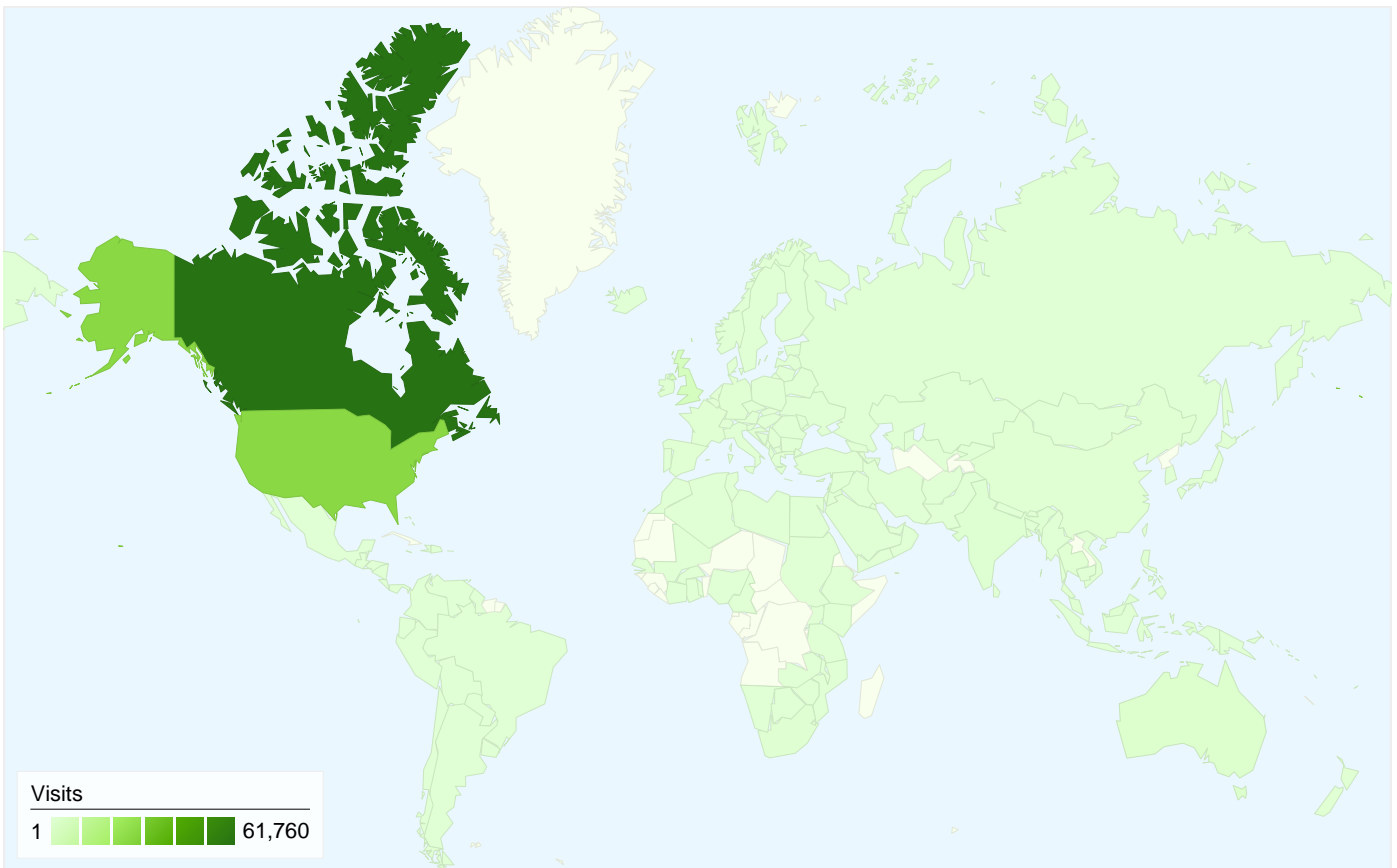

## Top Traffic Sources

Sources	Visits	% visits
google (organic)	76,573	74.47%
(direct) ((none))	5,700	5.54%
yahoo (organic)	4,051	3.94%
bing (organic)	3,392	3.30%
msn (organic)	1,906	1.85%

Keywords	Visits	% visits
wheelchair	5,565	6.21%
wheelchair ramps	2,523	2.82%
wheelchairs	2,324	2.59%
wheel chair	1,069	1.19%
wheelchairs canada	869	0.97%

**This custom dimension resulted in 89,400 Unique Visitors via 174 countries/territories**

Country

Country/Territory	Unique Visitors	Visits	Page Views
<b>Unique Visitors</b> <b>89,400</b> % of Site Total: 100.00%	<b>Visits</b> <b>102,815</b> % of Site Total: 100.00%	<b>Page Views</b> <b>311,306</b> % of Site Total: 100.00%	
Canada	51,645	61,755	212,905
United States	25,337	27,158	62,571
United Kingdom	3,439	3,696	8,248
Australia	1,193	1,303	3,055
India	633	701	1,685
Singapore	408	456	1,208
Ireland	357	395	931
Philippines	348	372	968
South Africa	348	384	1,091
Malaysia	299	351	1,043

1 - 10 of 174

**102,824 visits came from 174 countries/territories**

Site Usage

Visits	Pages/Visit	Avg. Time on Site	% New Visits	Bounce Rate	
<b>102,824</b> % of Site Total: 100.00%	<b>3.03</b> Site Avg: 3.03 (0.00%)	<b>00:02:17</b> Site Avg: 00:02:17 (0.00%)	<b>86.80%</b> Site Avg: 86.69% (0.12%)	<b>51.39%</b> Site Avg: 51.39% (0.00%)	
Country/Territory	Visits	Pages/Visit	Avg. Time on Site	% New Visits	Bounce Rate
Canada	<b>61,760</b>	3.45	00:02:40	83.51%	45.51%
United States	<b>27,160</b>	2.30	00:01:36	93.06%	61.26%
United Kingdom	<b>3,696</b>	2.23	00:01:23	92.80%	61.69%
Australia	<b>1,303</b>	2.34	00:01:39	91.56%	61.47%
India	<b>701</b>	2.40	00:01:47	89.73%	60.06%
Singapore	<b>456</b>	2.65	00:02:33	89.25%	54.82%
Ireland	<b>396</b>	2.36	00:02:04	90.40%	63.38%
South Africa	<b>384</b>	2.84	00:02:16	89.84%	57.29%
Philippines	<b>372</b>	2.60	00:02:05	93.01%	59.14%
Malaysia	<b>351</b>	2.97	00:03:43	84.62%	52.14%