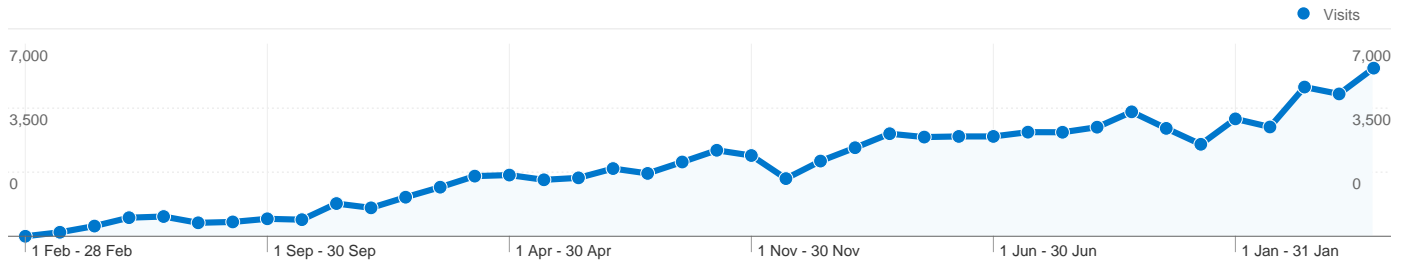

**Site Usage**

**102,824** Visits

**51.39%** Bounce Rate

**311,322** Page Views

**00:02:17** Avg. Time on Site

**3.03** Pages/Visit

**86.69%** % New Visits

**Traffic Sources Overview**

- **Search Engines**  
89,571.00 (87.11%)
- **Referring Sites**  
7,550.00 (7.34%)
- **Direct Traffic**  
5,700.00 (5.54%)
- **Other**  
3 (> 0.00%)

**Map Overlay**

**Visitor Stats by Country**

Country/Territory	Unique Visitors	% visits
Canada	51,539	57.74%
United States	25,292	28.33%
United Kingdom	3,436	3.85%
Australia	1,192	1.34%
India	630	0.71%

**Content Overview**

Pages	Page Views	% Page Views
/	32,547	10.45%
/manualcomp.php	18,554	5.96%
/ramp.php	17,000	5.46%
/bathroom.php	10,082	3.24%
/adp.php	9,985	3.21%

All traffic sources sent a total of 102,824 visits

1 - 10 of 174

Pages on this site were viewed a total of 311,322 times

 311,322 Page Views

 211,812 Unique Views

 51.39% Bounce Rate